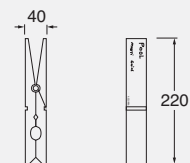

DESCRIPTION

Soap-holder top and the internal teak top
cod. POORI