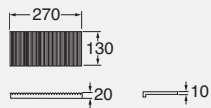

#### DESCRIPTION

POOL washbasin lacquered with mat white, with towel-holder peg, shelf and bath tub shelf in teak  
cod. POO 200 - kg. 15,00