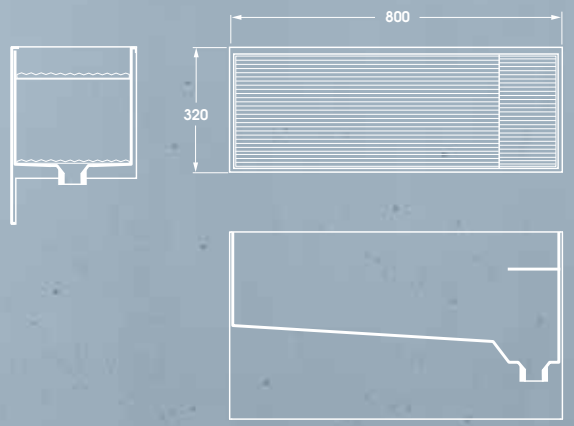

# POOL

design: Marti Guixé

**AZZURRA**  
riscopri la purezza

01.

01.lavabo POOL 80x32 POO200 in acciaio inox verniciato a polvere epossidica bianco opaco. accessori in teak POORI/POOMO.  
monocomando a incasso LINEA.  
POOL steel inox washbasin 80X32 lacquered with mat white epoxy powder. Teak accessories POORI/POOMO.  
LINEA inset single control mixer.

#### DESCRIPTION

POOL washbasin lacquered with mat white, with towel-holder peg, shelf and bath tub shelf in teak  
cod. POO 200 - kg. 15,00