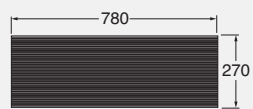

#### DESCRIZIONE

Lavabo POOL in acciaio inox verniciato bianco opaco, completo di molletta, ripiano e piano vasca in teak  
cod. POO 200 - kg. 15,00

#### DESCRIPTION

POOL washbasin lacquered with mat white, with towel-holder peg, shelf and bath tub shelf in teak  
cod. POO 200 - kg. 15,00