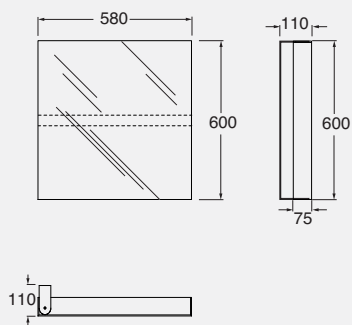

**DESCRIZIONE**

Mirror Book specchio singolo cm 32, basculante con interno portaoggetti  
cod. MB 32

**DESCRIPTION**

Adjustable Mirror Book with single mirror cm 32, with object holder shelf inside  
cod. MB 32

**DESCRIZIONE**

Mirror Book specchio doppio (cm 32 anta singola) basculante con interno portaoggetti  
cod. MB 32D

**DESCRIPTION**

Adjustable Mirror Book with double mirror (cm 32 single mirror) with object holder shelf inside  
cod. MB 32D

**DESCRIZIONE**

Mirror Book specchio singolo cm 58, basculante con interno portaoggetti cod. MB 60

**DESCRIPTION**

Adjustable Mirror Book with single mirror cm 58, with object holder shelf inside cod. MB 60

**DESCRIZIONE**

Mirror Book specchio doppio (cm 58 anta singola) basculante con interno portaoggetti cod. MB 60D

**DESCRIPTION**

Adjustable Mirror Book with double mirror (cm 58 single mirror) with object holder shelf inside cod. MB 60D