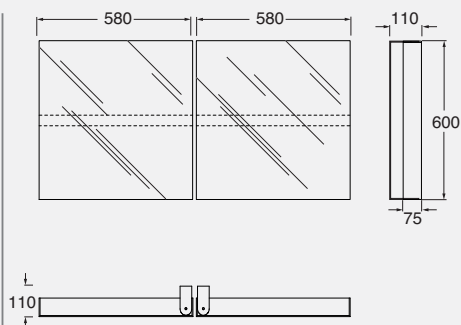

**DESCRIZIONE**

Mirror Book specchio doppio (cm 32 anta singola) basculante con interno portaoggetti  
cod. MB 32D

**DESCRIPTION**

Adjustable Mirror Book with double mirror (cm 32 single mirror) with object holder shelf inside  
cod. MB 32D

**DESCRIZIONE**

Mirror Book specchio singolo cm 58, basculante con interno portaoggetti cod. MB 60

**DESCRIPTION**

Adjustable Mirror Book with single mirror cm 58, with object holder shelf inside cod. MB 60

**DESCRIZIONE**

Mirror Book specchio doppio (cm 58 anta singola) basculante con interno portaoggetti cod. MB 60D

**DESCRIPTION**

Adjustable Mirror Book with double mirror (cm 58 single mirror) with object holder shelf inside cod. MB 60D