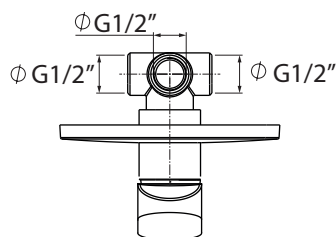

AN 83

con cartuccia ø25 mm

codice
code

Doccia incasso placca 145 mm
145 mm plate, inset shower mixer

AN 83

CM box 40x20 x h7

kg 1

scala/scale 1:5 dimensioni/dimensions in mm

Rubinetteria. Taps.

CR
Cromo
Chrome

BI
Bianco opaco
Matt white

NE
Nero opaco
Matt Black

TECHNICAL SHEET n°: 01	DESIGNER: ANGELETTI RUZZA	CODE: AN 83	Azzurra sanitari in ceramica S.p.a. via Civita Castellana snc 01030 Castel S.Elia (VT) - ITALY Tel. +39.0761 518155 Fax. +39.0761 514560		
SHEET FORMAT: A4	ISO	REVISION: 02	SCALE: 1:20	DATE: 01/08/2019	
REGULATIONS					
All the measurements respect the tolerances provided by the "AZZURRA QUALITY GUIDELINES".					