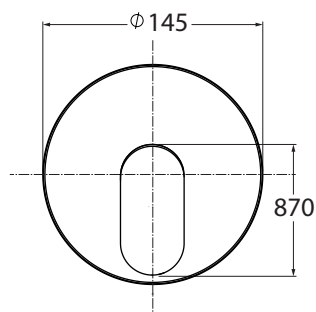

AN 83

con cartuccia ø25 mm

codice
code

Doccia incasso placca 145 mm
145 mm plate, inset shower mixer

AN 83

CM box 40x20 x h7

kg 1

scala/scale 1:5 dimensioni/dimensions in mm

Rubinetteria. Taps.

CR
Cromo
Chrome

BI
Bianco opaco
Matt white

NE
Nero opaco
Matt Black

TECHNICAL SHEET n°: 01	DESIGNER: ANGELETTI RUZZA	CODE: AN 83	Azzurra sanitari in ceramica S.p.a. via Civita Castellana snc 01030 Castel S.Elia (VT) - ITALY Tel. +39.0761 518155 Fax. +39.0761 514560		
SHEET FORMAT: A4	ISO	REVISION: 02	SCALE: 1:20	DATE: 01/08/2019	
REGULATIONS					
All the measurements respect the tolerances provided by the "AZZURRA QUALITY GUIDELINES".					