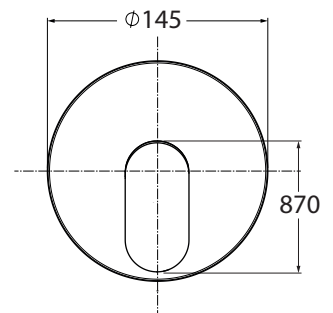

AN 94

con cartuccia ø25 mm

codice
code

Doccia incasso, con deviatore. placca 145 mm
145 mm plate built-in shower mixer with diverter

AN 94

CM box 40x20 x h7

kg 1,4

scala/scale 1:5 dimensioni/dimensions in mm

Rubinetteria. Taps.

TECHNICAL SHEET n°: 01	DESIGNER: ANGELETTI RUZZA	CODE: AN 94		
SHEET FORMAT: A4	ISO	REVISION: 02	SCALE: 1:20	DATE: 01/08/2019
REGULATIONS				
All the measurements respect the tolerances provided by the "AZZURRA QUALITY GUIDELINES".				