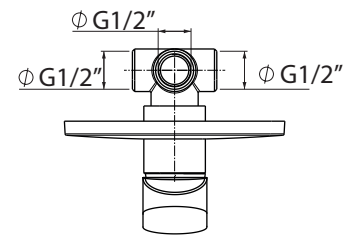

AN 94

con cartuccia ø25 mm

codice
code

Doccia incasso, con deviatore. placca 145 mm
145 mm plate built-in shower mixer with diverter

AN 94

CM box 40x20 x h7

kg 1,4

scala/scale 1:5 dimensioni/dimensions in mm

Rubinetteria. Taps.

TECHNICAL SHEET n°: 01	DESIGNER: ANGELETTI RUZZA	CODE: AN 94		
SHEET FORMAT: A4	ISO	REVISION: 02	SCALE: 1:20	DATE: 01/08/2019
REGULATIONS				
All the measurements respect the tolerances provided by the "AZZURRA QUALITY GUIDELINES".				