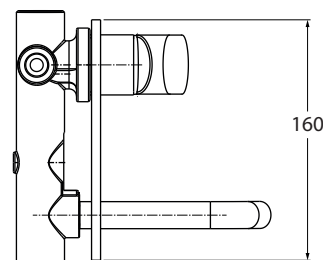

AN P19TB

con cartuccia ø25 mm

codice  
code

Lavabo a parete, bocca tonda 180 mm  
180 mm wall-mounted, round spout, washbasin mixer

AN P19TB

CM box 40x20 x h7

kg 1,8

scala/scale 1: 5 dimensioni/dimensions in mm

Rubinetteria. Taps.

CR  
Cromo  
Chrome

BI  
Bianco opaco  
Matt white

NE  
Nero opaco  
Matt black

TECHNICAL SHEET n°: <b>01</b>	DESIGNER: <b>ANGELETTI RUZZA</b>	CODE: <b>AN P19TB</b>		
SHEET FORMAT: <b>A4</b>	ISO	REVISION: <b>02</b>	SCALE: <b>1:20</b>	DATE: <b>01/08/2019</b>
REGULATIONS				
All the measurements respect the tolerances provided by the "AZZURRA QUALITY GUIDELINES".				