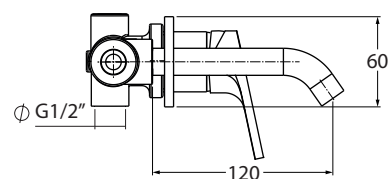

AN P19TB

con cartuccia ø25 mm

codice  
code

Lavabo a parete, bocca tonda 180 mm  
180 mm wall-mounted, round spout, washbasin mixer

AN P19TB

CM box 40x20 x h7

kg 1,8

scala/scale 1: 5 dimensioni/dimensions in mm

Rubinetteria. Taps.

CR  
Cromo  
Chrome

BI  
Bianco opaco  
Matt white

NE  
Nero opaco  
Matt black

TECHNICAL SHEET n°: <b>01</b>	DESIGNER: <b>ANGELETTI RUZZA</b>	CODE: <b>AN P19TB</b>		
SHEET FORMAT: <b>A4</b>	ISO	REVISION: <b>02</b>	SCALE: <b>1:20</b>	DATE: <b>01/08/2019</b>
REGULATIONS				
All the measurements respect the tolerances provided by the "AZZURRA QUALITY GUIDELINES".				