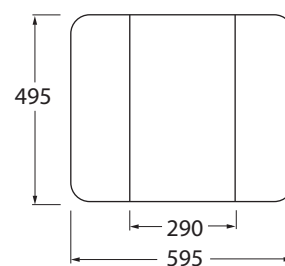

ANF CES

codice
code

Cesta porta biancheria Anfio in alluminio verniciato bianco opaco.
Anfio white matt painted aluminium laundry basket.

bianco lucido/ shiny white

ANF CES

CM 59,5x49,5xh50,5

plt italy pz.8 - plt export pcs.16

kg 9

scala/scale 1:20 dimensioni/dimensions in mm

TECHNICAL SHEET n°: 01	DESIGNER: MATTEO RAGNI	CODE: ANF CES			Azzurra sanitari in ceramica S.p.a. via Civita Castellana snc 01030 Castel S.Elia (VT) - ITALY Tel. +39.0761 518155 Fax. +39.0761 514560
SHEET FORMAT: A4	ISO	REVISION: 02	SCALE: 1:20	DATE: 12/07/2019	
REGULATIONS: All the measurements respect the tolerances provided by the "AZZURRA QUALITY GUIDELINES".					