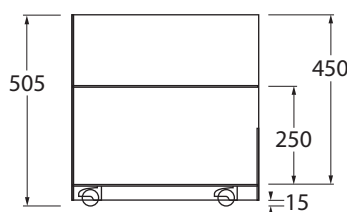

ANF CES

codice
code

Cesta porta biancheria Anfio in alluminio verniciato bianco opaco.
Anfio white matt painted aluminium laundry basket.

bianco lucido/ shiny white

ANF CES

CM 59,5x49,5xh50,5

plt italy pz.8 - plt export pcs.16

kg 9

scala/scale 1:20 dimensioni/dimensions in mm

TECHNICAL SHEET n°: 01	DESIGNER: MATTEO RAGNI	CODE: ANF CES			Azzurra sanitari in ceramica S.p.a. via Civita Castellana snc 01030 Castel S.Elia (VT) - ITALY Tel. +39.0761 518155 Fax. +39.0761 514560
SHEET FORMAT: A4	ISO	REVISION: 02	SCALE: 1:20	DATE: 12/07/2019	
REGULATIONS: All the measurements respect the tolerances provided by the "AZZURRA QUALITY GUIDELINES".					