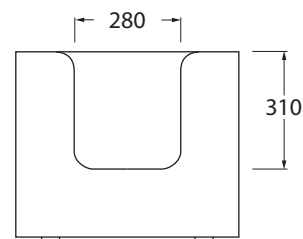

ANF CES

codice
code

Cesta porta biancheria Anfio in alluminio verniciato bianco opaco.
Anfio white matt painted aluminium laundry basket.

bianco lucido/ shiny white

ANF CES

CM 59,5x49,5xh50,5

plt italy pz.8 - plt export pcs.16

kg 9

scala/scale 1:20 dimensioni/dimensions in mm

TECHNICAL SHEET n°: 01	DESIGNER: MATTEO RAGNI	CODE: ANF CES			Azzurra sanitari in ceramica S.p.a. via Civita Castellana snc 01030 Castel S.Elia (VT) - ITALY Tel. +39.0761 518155 Fax. +39.0761 514560
SHEET FORMAT: A4	ISO	REVISION: 02	SCALE: 1:20	DATE: 12/07/2019	
REGULATIONS: All the measurements respect the tolerances provided by the "AZZURRA QUALITY GUIDELINES".					