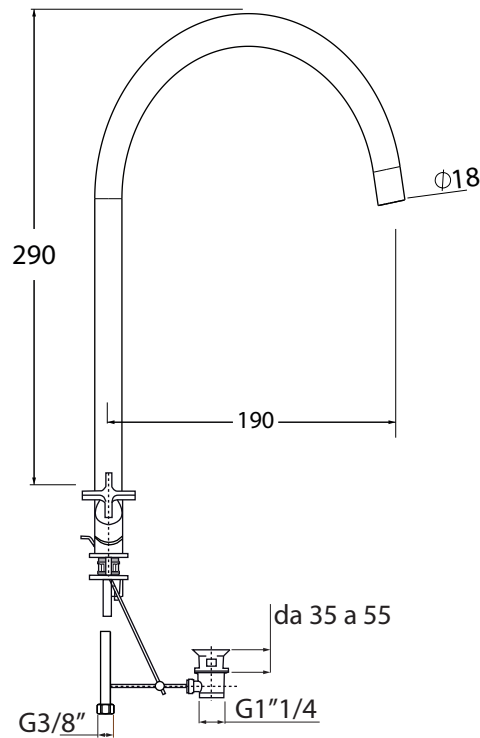

AZ 1121

con cartuccia vitone ceramico

codice
code

Lavabo monoforo
One hole washbasin mixer

AZ 1121

CM box 42x25 x h7

kg 2,7

scala/scale 1:5 dimensioni/dimensions in mm

Rubinetteria. Taps.

TECHNICAL SHEET n°: 01	DESIGNER: ANGELETTI RUZZA	CODE: AZ 1121	Azzurra sanitari in ceramica S.p.a. via Civita Castellana snc 01030 Castel S.Elia (VT) - ITALY Tel. +39.0761 518155 Fax. +39.0761 514560	
SHEET FORMAT: A4	ISO	REVISION: 02	SCALE: 1:5	DATE: 08/10/2019
REGULATIONS				
All the measurements respect the tolerances provided by the "AZZURRA QUALITY GUIDELINES".				