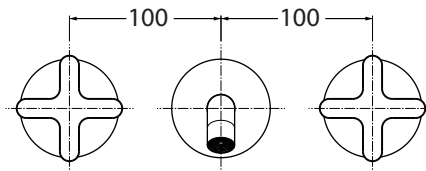

AZ 34

con cartuccia vitone ceramico

codice
code

Gruppo lavabo 3 fori parete bocca $\varnothing 18$ lunghezza 180 mm
 $\varnothing 18$ spout, 3 hole wall-mounted basin mixer, 180 mm length

AZ 34

CM box 43x25 x h7

kg 2,6

scala/scale 1:5 dimensioni/dimensions in mm

Rubinetteria. Taps.

TECHNICAL SHEET n°: 01	DESIGNER: ANGELETTI RUZZA	CODE: AZ 34	Azzurra sanitari in ceramica S.p.a. via Civita Castellana snc 01030 Castel S.Elia (VT) - ITALY Tel. +39.0761 518155 Fax. +39.0761 514560	
SHEET FORMAT: A4	ISO	REVISION: 02	SCALE: 1:5	DATE: 09/10/2019
REGULATIONS				
All the measurements respect the tolerances provided by the "AZZURRA QUALITY GUIDELINES".				