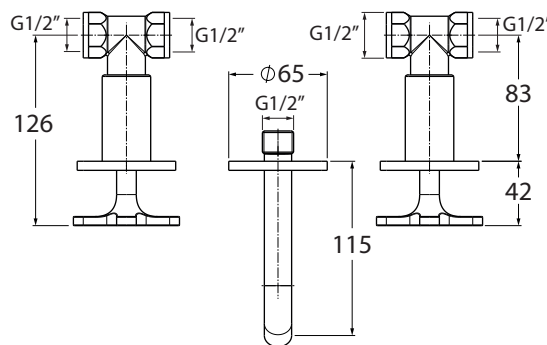

AZ 34

con cartuccia vitone ceramico

codice
code

Gruppo lavabo 3 fori parete bocca $\varnothing 18$ lunghezza 180 mm
 $\varnothing 18$ spout, 3 hole wall-mounted basin mixer, 180 mm length

AZ 34

CM box 43x25 x h7

kg 2,6

scala/scale 1:5 dimensioni/dimensions in mm

Rubinetteria. Taps.

TECHNICAL SHEET n°: 01	DESIGNER: ANGELETTI RUZZA	CODE: AZ 34	Azzurra sanitari in ceramica S.p.a. via Civita Castellana snc 01030 Castel S.Elia (VT) - ITALY Tel. +39.0761 518155 Fax. +39.0761 514560	
SHEET FORMAT: A4	ISO	REVISION: 02	SCALE: 1:5	DATE: 09/10/2019
REGULATIONS				
All the measurements respect the tolerances provided by the "AZZURRA QUALITY GUIDELINES".				