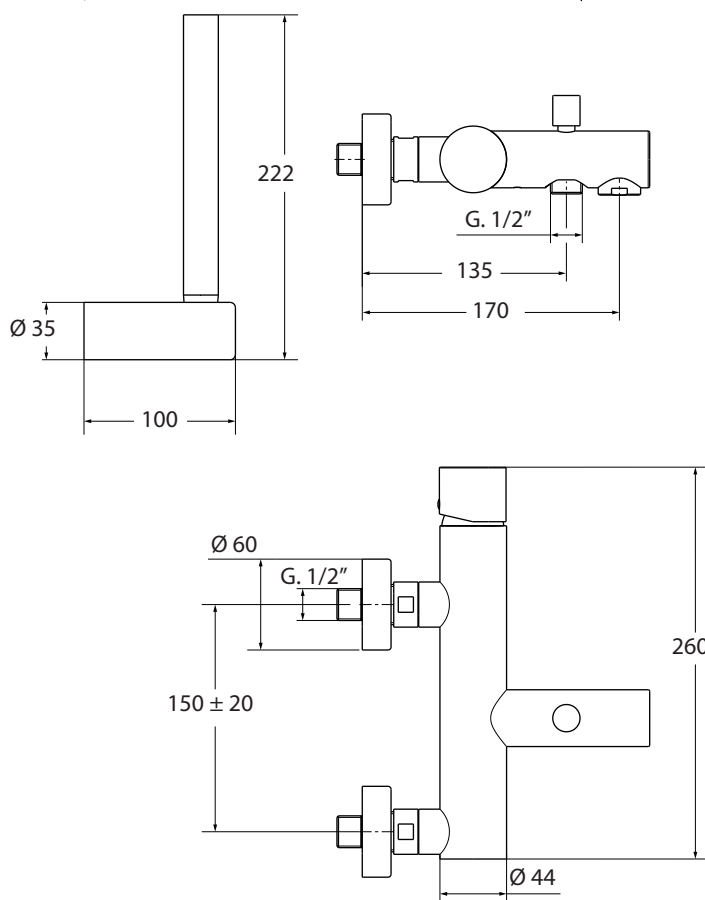

AZ 57

con cartuccia joystick

codice
code

Gruppo vasca esterno
External bath-tub mixer

AZ 57

CM box 42x25 x h7

kg 4,3

scala/scale 1:5 dimensioni/dimensions in mm

Rubinetteria. Taps.

TECHNICAL SHEET n°: 01	DESIGNER: ANGELETTI RUZZA	CODE: AZ 57	Azzurra sanitari in ceramica S.p.a. via Civita Castellana snc 01030 Castel S.Elia (VT) - ITALY Tel. +39.0761 518155 Fax. +39.0761 514560		
SHEET FORMAT: A4	ISO	REVISION: 02	SCALE: 1:5	DATE: 09/10/2019	
REGULATIONS					
All the measurements respect the tolerances provided by the "AZZURRA QUALITY GUIDELINES".					