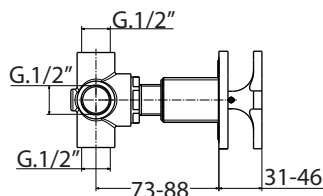

AZ 72 DEV

con cartuccia vitone ceramico

codice  
code

Deviatore  
Diverter

AZ 72 DEV

CM box 23x15 x h9

kg 0,7

scala/scale 1:5 dimensioni/dimensions in mm

Rubinetteria. Taps.

TECHNICAL SHEET n°: <b>01</b>	DESIGNER: <b>ANGELETTI RUZZA</b>	CODE: <b>AZ 72 DEV</b>			Azzurra sanitari in ceramica S.p.a. via Civita Castellana snc 01030 Castel S.Elia (VT) - ITALY Tel.+39.0761 518155 Fax.+39.0761 514560
SHEET FORMAT: <b>A4</b>	ISO	REVISION: <b>02</b>	SCALE: <b>1:5</b>	DATE: <b>09/10/2019</b>	
REGULATIONS					
All the measurements respect the tolerances provided by the "AZZURRA QUALITY GUIDELINES".					