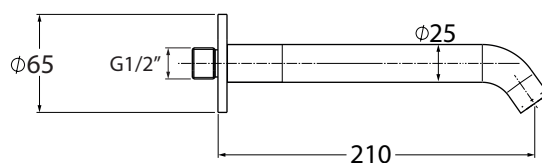

AZ 725

con cartuccia vitone ceramico

codice
code

Bocca tonda, ø 25mm, lunghezza 210mm
ø 25mm round spout, 210 mm length

AZ 725

CM box 23x15 x h9

kg 0,6

scala/scale 1:5 dimensioni/dimensions in mm

Rubinetteria. Taps.

Cromo
Chrome

Bianco opaco
Matt white

Nero opaco
Matt Black

TECHNICAL SHEET n°: 01	DESIGNER: ANGELETTI RUZZA	CODE: AZ 725			Azzurra sanitari in ceramica S.p.a. via Civita Castellana snc 01030 Castel S.Elia (VT) - ITALY Tel. +39.0761 518155 Fax. +39.0761 514560
SHEET FORMAT: A4	ISO	REVISION: 02	SCALE: 1:5	DATE: 08/10/2019	
REGULATIONS					
All the measurements respect the tolerances provided by the "AZZURRA QUALITY GUIDELINES".					