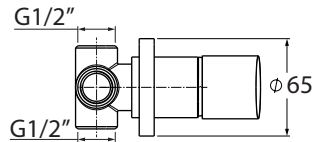

AZ 83A

con cartuccia ø25 mm

codice
code

Miscelatore incasso placca 65 mm
65 mm plate built-in mixer

AZ 83A

CM box 23 x 15 x h9

kg 1

scala/scale 1:5 dimensioni/dimensions in mm

Rubinetteria. Taps.

Cromo
Chrome

Bianco opaco
Matt white

Nero opaco
Matt Black

TECHNICAL SHEET n°: 01	DESIGNER: ANGELETTI RUZZA	CODE: AZ 83A	Azzurra sanitari in ceramica S.p.a. via Civita Castellana snc 01030 Castel S.Elia (VT) - ITALY Tel. +39.0761 518155 Fax. +39.0761 514560	
SHEET FORMAT: A4	ISO	REVISION: 02	SCALE: 1:5	DATE: 09/10/2019
REGULATIONS				
All the measurements respect the tolerances provided by the "AZZURRA QUALITY GUIDELINES".				