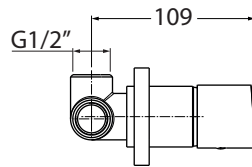

AZ 83A

con cartuccia ø25 mm

codice
code

Miscelatore incasso placca 65 mm
65 mm plate built-in mixer

AZ 83A

CM box 23 x 15 x h9

kg 1

scala/scale 1:5 dimensioni/dimensions in mm

Rubinetteria. Taps.

Cromo
Chrome

Bianco opaco
Matt white

Nero opaco
Matt Black

TECHNICAL SHEET n°: 01	DESIGNER: ANGELETTI RUZZA	CODE: AZ 83A	Azzurra sanitari in ceramica S.p.a. via Civita Castellana snc 01030 Castel S.Elia (VT) - ITALY Tel. +39.0761 518155 Fax. +39.0761 514560	
SHEET FORMAT: A4	ISO	REVISION: 02	SCALE: 1:5	DATE: 09/10/2019
REGULATIONS				
All the measurements respect the tolerances provided by the "AZZURRA QUALITY GUIDELINES".				