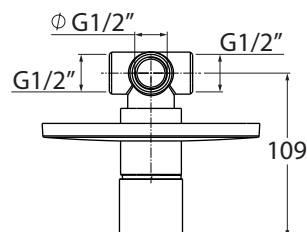

AZ 94

con cartuccia ø25 mm

codice
code

Doccia incasso, con deviatore. placca 145 mm
145 mm plate built-in shower mixer with diverter

AZ 94

CM box 40x20 x h7

kg 1,4

scala/scale 1:5 dimensioni/dimensions in mm

Rubinetteria. Taps.

TECHNICAL SHEET n°: 01	DESIGNER: ANGELETTI RUZZA	CODE: AZ 94	Azzurra sanitari in ceramica S.p.a. via Civita Castellana snc 01030 Castel S.Elia (VT) - ITALY Tel.+39.0761 518155 Fax.+39.0761 514560	
SHEET FORMAT: A4	ISO	REVISION: 02	SCALE: 1:5	DATE: 09/10/2019
REGULATIONS				
All the measurements respect the tolerances provided by the "AZZURRA QUALITY GUIDELINES".				