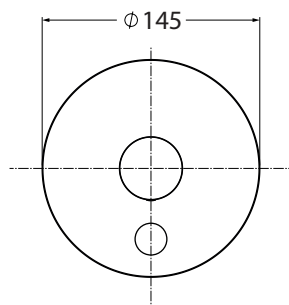

AZ 94

con cartuccia ø25 mm

codice
code

Doccia incasso, con deviatore. placca 145 mm
145 mm plate built-in shower mixer with diverter

AZ 94

CM box 40x20 x h7

kg 1,4

scala/scale 1:5 dimensioni/dimensions in mm

Rubinetteria. Taps.

TECHNICAL SHEET n°: 01	DESIGNER: ANGELETTI RUZZA	CODE: AZ 94	Azzurra sanitari in ceramica S.p.a. via Civita Castellana snc 01030 Castel S.Elia (VT) - ITALY Tel.+39.0761 518155 Fax.+39.0761 514560	
SHEET FORMAT: A4	ISO	REVISION: 02	SCALE: 1:5	DATE: 09/10/2019
REGULATIONS				
All the measurements respect the tolerances provided by the "AZZURRA QUALITY GUIDELINES".				