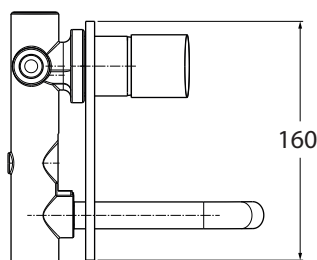

AZ P19T

con cartuccia ø25 mm

codice  
code

Lavabo a parete, bocca tonda, 100 mm su piastra  
100 mm wall-mounted, round spout, on plate washbasin mixer

AZ P19T

CM box 40x20 x h7

kg 1,6

scala/scale 1:5 dimensioni/dimensions in mm

Rubinetteria. Taps.

CR  
Cromo  
Chrome

BI  
Bianco opaco  
Matt white

NE  
Nero opaco  
Matt Black

TECHNICAL SHEET n°: <b>01</b>	DESIGNER: <b>ANGELETTI RUZZA</b>	CODE: <b>AZ P19T</b>			Azzurra sanitari in ceramica S.p.a. via Civita Castellana snc 01030 Castel S.Elia (VT) - ITALY Tel. +39.0761 518155 Fax. +39.0761 514560
SHEET FORMAT: <b>A4</b>	ISO	REVISION: <b>02</b>	SCALE: <b>1:5</b>	DATE: <b>08/10/2019</b>	
REGULATIONS					
All the measurements respect the tolerances provided by the "AZZURRA QUALITY GUIDELINES".					