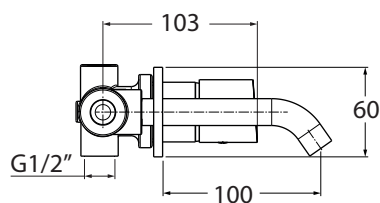

AZ P19T

con cartuccia ø25 mm

codice  
code

Lavabo a parete, bocca tonda, 100 mm su piastra  
100 mm wall-mounted, round spout, on plate washbasin mixer

AZ P19T

CM box 40x20 x h7

kg 1,6

scala/scale 1:5 dimensioni/dimensions in mm

Rubinetteria. Taps.

CR  
Cromo  
Chrome

BI  
Bianco opaco  
Matt white

NE  
Nero opaco  
Matt Black

TECHNICAL SHEET n°: <b>01</b>	DESIGNER: <b>ANGELETTI RUZZA</b>	CODE: <b>AZ P19T</b>			Azzurra sanitari in ceramica S.p.a. via Civita Castellana snc 01030 Castel S.Elia (VT) - ITALY Tel. +39.0761 518155 Fax. +39.0761 514560
SHEET FORMAT: <b>A4</b>	ISO	REVISION: <b>02</b>	SCALE: <b>1:5</b>	DATE: <b>08/10/2019</b>	
REGULATIONS					
All the measurements respect the tolerances provided by the "AZZURRA QUALITY GUIDELINES".					