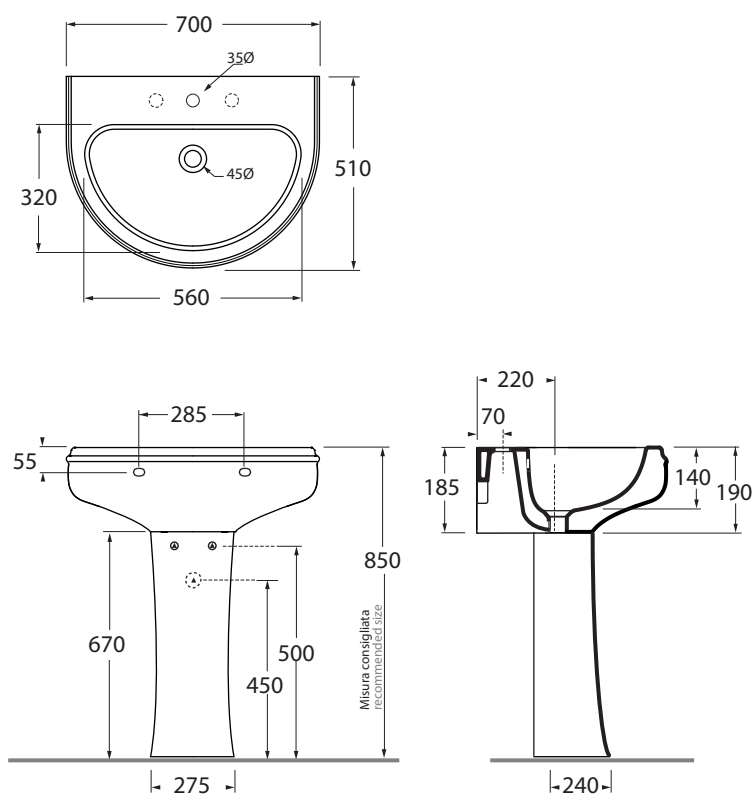

CHCLT00000000

lavabi/washbasins

codice  
code

Colonna Charme.  
Charme ceramic pedestal.

bianco lucido/ shiny white

CHCLT0000000BI

CM 27,5x24xh67

plf italy pz.12 - plf export pcs.20

kg 14

scala/scale 1:20 dimensioni/dimensions in mm

TECHNICAL SHEET n°: <b>01</b>	DESIGNER: <b>LAUDANI &amp; ROMANELLI</b>	CODE: <b>CHCLT00000000</b>	Azzurra sanitari in ceramica S.p.a. via Civita Castellana snc 01030 Castel S.Elia (VT) - ITALY Tel. +39.0761 518155 Fax. +39.0761 514560		
SHEET FORMAT: <b>A4</b>	ISO	REVISION: <b>02</b>	SCALE: <b>1:20</b>	DATE: <b>09/07/2019</b>	
REGULATIONS: <b>CE EN 997/ EN33 / Dop-997</b>					
All the measurements respect the tolerances provided by the "AZZURRA QUALITY GUIDELINES".					