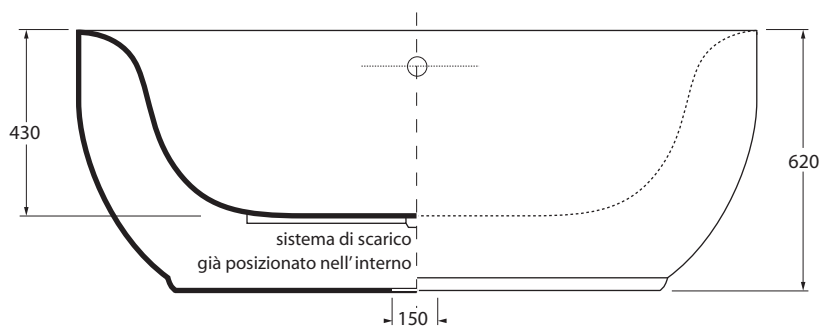

CLA 113

vasca/ bath-tubs

codice  
code

Vasca da bagno in acrilico con rinforzo in vetroresina completa di colonna di scarico.  
Acrylic bath-tub with fiberglass reinforcement provided with waste pipe.

CLA 113

CM 180X95,5XH62

kg54

scala/scale 1:20 dimensioni/dimensions in mm

TECHNICAL SHEET n°: <b>01</b>	DESIGNER: <b>OFFICINA AZZURRA</b>	CODE: <b>CLA 113</b>	<b>Azzurra sanitari in ceramica S.p.a.</b> via Civita Castellana snc 01030 Castel S.Elia (VT) - ITALY Tel.+39.0761 518155 Fax.+39.0761 514560		
SHEET FORMAT: <b>A4</b>	ISO	REVISION: <b>01</b>			
REGULATIONS: <b>EN 14516 / EN198 / Dop-14516</b>					
All the measurements respect the tolerances provided by the "AZZURRA QUALITY GUIDELINES".					