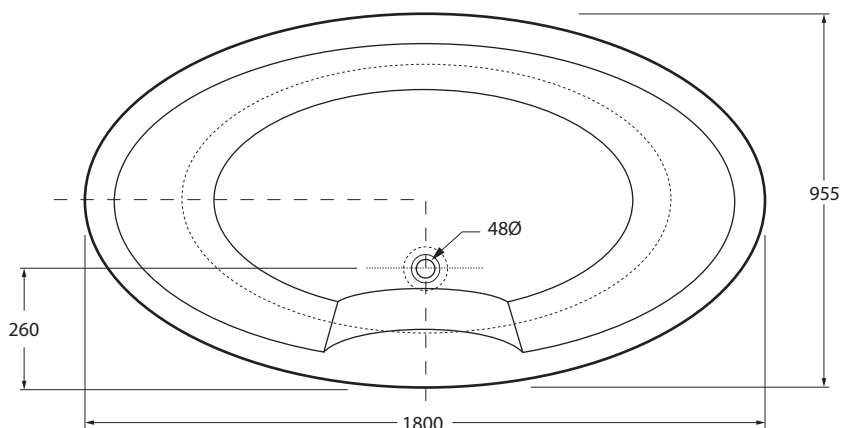

CLA 113

vasca/ bath-tubs

codice  
code

Vasca da bagno in acrilico con rinforzo in vetroresina completa di colonna di scarico.  
Acrylic bath-tub with fiberglass reinforcement provided with waste pipe.

CLA 113

CM 180X95,5XH62

kg54

scala/scale 1:20 dimensioni/dimensions in mm

TECHNICAL SHEET n°: <b>01</b>	DESIGNER: <b>OFFICINA AZZURRA</b>	CODE: <b>CLA 113</b>	<b>Azzurra sanitari in ceramica S.p.a.</b> via Civita Castellana snc 01030 Castel S.Elia (VT) - ITALY Tel.+39.0761 518155 Fax.+39.0761 514560		
SHEET FORMAT: <b>A4</b>	ISO	REVISION: <b>01</b>			
REGULATIONS: <b>EN 14516 / EN198 / Dop-14516</b>					
All the measurements respect the tolerances provided by the "AZZURRA QUALITY GUIDELINES".					