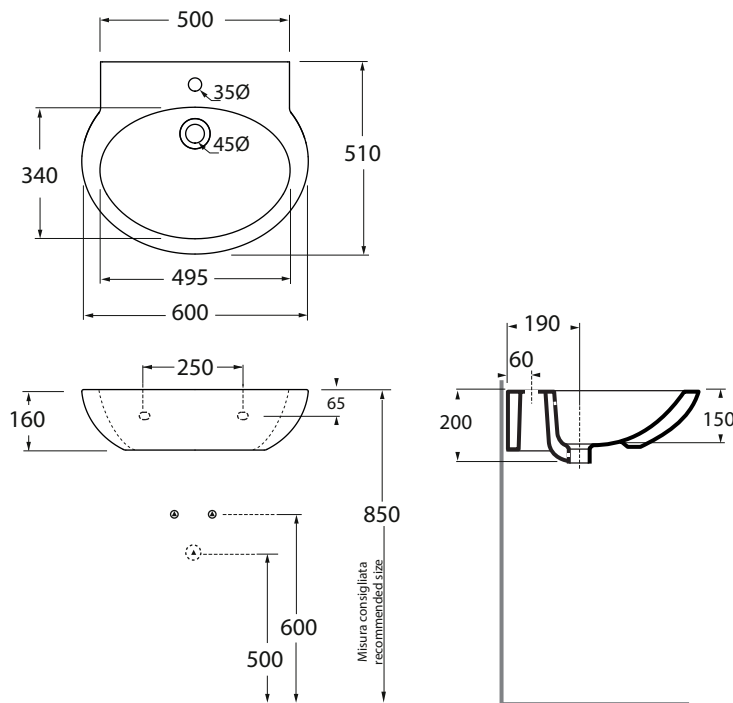

FALP06051TOM

lavabo/washbasin

codice
code

Lavabo Fast monoforo sospeso o su colonna.
Fast wall-hung on pedestal 1 taphole washbasin.

bianco lucido/ shiny white

FALP06051TOMBI

CM 60 x51x200

plt italy pz.24 - plt export pcs.20

kg 15

scala/scale 1:20 dimensioni/dimensions in mm

Complementi/complements:

Codice
code

Piletta automatica con troppo pieno
Automatic waste system with over flow

kg 0,5

PILTR

TECHNICAL SHEET n°: 01	DESIGNER: OFFICINA AZZURRA	CODE: FALP06051TOM	Azzurra sanitari in ceramica S.p.a. via Civita Castellana snc 01030 Castel S.Elia (VT) - ITALY Tel. +39.0761 518155 Fax. +39.0761 514560	
SHEET FORMAT: A4	ISO	REVISION: 01	SCALE: 1:20	DATE: 12/09/2019
REGULATIONS: CE EN 14688 / EN31 / Dop-14688 *				
All the measurements respect the tolerances provided by the "AZZURRA QUALITY GUIDELINES".				