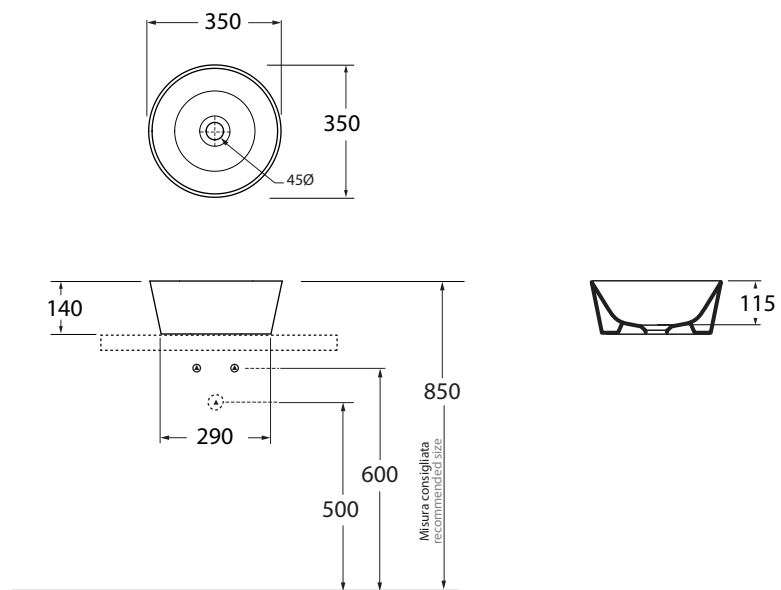

FMLA035140C0 Lavabi/washbasins

codice
code

Lavabo Build 35da appoggio
Cm 35 over-counter washbasin

bianc lucido/ shiny white

FMLA035140C0BI

CM 35x35xh14

plf Italy pz. 00- plf export pcs. 00

kg 7

scala/scale 1:20 dimensioni/dimensions in mm

Disponibili per tutti i prodotti FORMA e per le pilette con tappo in ceramica PILCE,
Available for all FORMA products and for the free flow ceramic drains PILCE

COLORS 1250°

LUXURY

Complementi/complements:

: Codice
: code

: Codice
: code

Piletta con tappo in ceramica bianco lucido
free flow ceramic drain glossy white

PILCE

kg 0,5

Piletta automatica ribassata senza troppo pieno
Flat automatic waste system without over flow

PILA

kg 0,5

TECHNICAL SHEET n°: 01	DESIGNER: OFFICINA AZZURRA	CODE: FMLA035140C0	Azzurra sanitari in ceramica S.p.a. via Civita Castellana snc 01030 Castel S.Elia (VT) - ITALY Tel. +39.0761 518155 Fax. +39.0761 514560	
SHEET FORMAT: A4	ISO	REVISION: 02	SCALE: 1:20	DATE: 16/07/2019
REGULATIONS: CE EN 14688 / EN31 / Dop-14688				
All the measurements respect the tolerances provided by the "AZZURRA QUALITY GUIDELINES".				