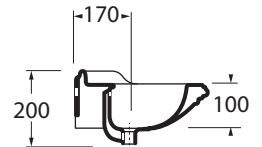

JULS05035TOM

JUBILAEUM lavabi/washbasins

codice
code

Lavabo Jubilaeum sospeso mono foro cm 50x35.
Jubilaeum washbasin wall-hung 1 taphole cm 50x35.

bianco lucido/ shiny white

JULS05035TOMBI

CM 50x35xh20

plt italy pz.12 - plt export pcs.20

kg 12

scala/scale 1:20 dimensioni/dimensions in mm

Complementi/complements:

codice
code

Piletta automatica con troppo pieno
Automatic waste system with over flow

PILTR

kg 0,5

TECHNICAL SHEET n°: 01	DESIGNER: OFFICINA AZZURRA	CODE: JULS05035TOM	Azzurra sanitari in ceramica S.p.a. via Civita Castellana snc 01030 Castel S.Elia (VT) - ITALY Tel.+39.0761 518155 Fax.+39.0761 514560		
SHEET FORMAT: A4	ISO	REVISION: 02	SCALE: 1:20	DATE: 26/07/2019	
REGULATIONS: EN 14688 / EN31 / Dop-14688 *					
All the measurements respect the tolerances provided by the "AZZURRA QUALITY GUIDELINES".					