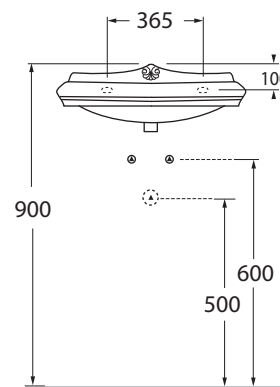

JULS05035TOM

JUBILAEUM lavabi/washbasins

codice
code

Lavabo Jubilaeum sospeso mono foro cm 50x35.
Jubilaeum washbasin wall-hung 1 taphole cm 50x35.

bianco lucido/ shiny white

JULS05035TOMBI

CM 50x35xh20

plt italy pz.12 - plt export pcs.20

kg 12

scala/scale 1:20 dimensioni/dimensions in mm

Complementi/complements:

codice
code

Piletta automatica con troppo pieno
Automatic waste system with over flow

PILTR

kg 0,5

TECHNICAL SHEET n°: 01	DESIGNER: OFFICINA AZZURRA	CODE: JULS05035TOM	Azzurra sanitari in ceramica S.p.a. via Civita Castellana snc 01030 Castel S.Elia (VT) - ITALY Tel.+39.0761 518155 Fax.+39.0761 514560		
SHEET FORMAT: A4	ISO	REVISION: 02	SCALE: 1:20	DATE: 26/07/2019	
REGULATIONS: EN 14688 / EN31 / Dop-14688 *					
All the measurements respect the tolerances provided by the "AZZURRA QUALITY GUIDELINES".					