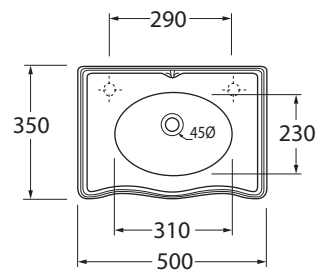

JULS05035TOM

JUBILAEUM lavabi/washbasins

codice
code

Lavabo Jubilaeum sospeso mono foro cm 50x35.
Jubilaeum washbasin wall-hung 1 taphole cm 50x35.

bianco lucido/ shiny white

JULS05035TOMBI

CM 50x35xh20

plt italy pz.12 - plt export pcs.20

kg 12

scala/scale 1:20 dimensioni/dimensions in mm

Complementi/complements:

codice
code

Piletta automatica con troppo pieno
Automatic waste system with over flow

PILTR

kg 0,5

TECHNICAL SHEET n°: 01	DESIGNER: OFFICINA AZZURRA	CODE: JULS05035TOM	Azzurra sanitari in ceramica S.p.a. via Civita Castellana snc 01030 Castel S.Elia (VT) - ITALY Tel.+39.0761 518155 Fax.+39.0761 514560		
SHEET FORMAT: A4	ISO	REVISION: 02	SCALE: 1:20	DATE: 26/07/2019	
REGULATIONS: EN 14688 / EN31 / Dop-14688 *					
All the measurements respect the tolerances provided by the "AZZURRA QUALITY GUIDELINES".					