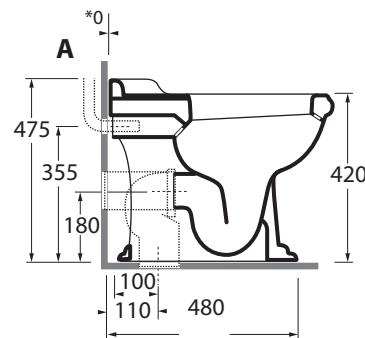

JUVCTPB00000

JUBILAEUM sanitari sospesi 55/wall hung sanitary wares

codice
code

Vaso Jubilaeum con scarico a parete.
Jubilaeum wall trap WC convertible into floor trap.

bianco lucido/ shiny white

JUVCTPB00000BI

CM 59x40xh42

plt italy pz.15 - plt export pcs.20

kg 24

A* 0 tubo interno parete
B* 80-670 tubo esterno parete

A* 0 pipe internal to the wall
B* 80-670 pipe external to the wall

scala/scale 1:20 dimensioni/dimensions in mm