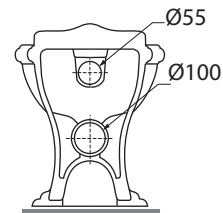

CM 59x40xh42

plt italy pz.15 - plt export pcs.20

kg 24

A* 0 tubo interno parete
B* 80-670 tubo esterno parete

A* 0 pipe internal to the wall
B* 80-670 pipe external to the wall

scala/scale 1:20 dimensioni/dimensions in mm

Complementi/complements:

Sedile termoidurente avvolgente per vaso
Wrapover thermosetting cover-seat

bianco lucido/ shiny white

JC 1800 TI

Copriwater in poliestere
Polyester cover-seat

bianco lucido/ shiny white