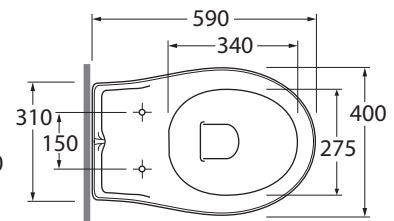

CM 59x40xh42

plt italy pz.15 - plt export pcs.20

kg 24

A* 0 tubo interno parete
B* 80-670 tubo esterno parete

A* 0 pipe internal to the wall
B* 80-670 pipe external to the wall

scala/scale 1:20 dimensioni/dimensions in mm

CVT

TECHNICAL SHEET n°: 01	DESIGNER: OFFICINA AZZURRA	CODE: JUVCTPB00000	Azzurra sanitari in ceramica S.p.a. via Civita Castellana snc 01030 Castel S.Elia (VT) - ITALY Tel.+39.0761 518155 Fax.+39.0761 514560	
SHEET FORMAT: A4	ISO	REVISION: 02	SCALE: 1:20	DATE: 26/07/2019
REGULATIONS: EN 997 / EN33 / Dop-997 *				
All the measurements respect the tolerances provided by the "AZZURRA QUALITY GUIDELINES".				