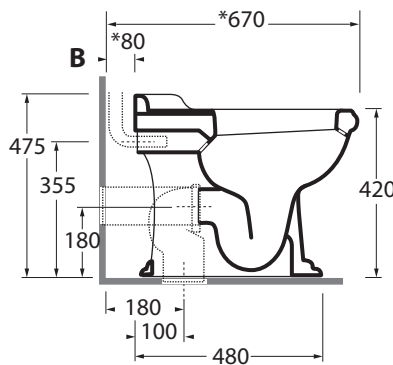

JUVCTPB00000

JUBILAEUM sanitari sospesi 55/wall hung sanitary wares

codice
code

Vaso Jubilaeum con scarico a parete.
Jubilaeum wall trap WC convertible into floor trap.

bianco lucido/ shiny white

JUVCTPB00000BI

CM 59x40xh42

plt italy pz.15 - plt export pcs.20

kg 24

A* 0 tubo interno parete
B* 80-670 tubo esterno parete

A* 0 pipe internal to the wall
B* 80-670 pipe external to the wall

scala/scale 1:20 dimensioni/dimensions in mm