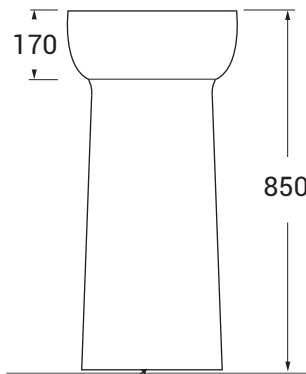

LALF04040S00

codice
code

Lavabo Graal freestanding scarico terra.
GRAAL freestanding washbasin floor trap.

naturale/natural

LALF04040S00BI

CM Ø40,5xh85

plt italy pz.8 - plt export pcs. 16

kg 38

Piastra di fissaggio in dotazione
Fixing plate supplied

scala/scale 1:20 dimensioni/dimensions in mm

COLORS 1250°

Complementi/complements:

Piletta automatica con troppo pieno serigrafata
Serigraphed automatic waste system with over flow

PILS

kg 0,5

TECHNICAL SHEET: 01	DESIGNERANGELETTI RUZZA DESIGN	CODE: LALF04040S00	Azzurra sanitari in ceramica S.p.a. via Civita Castellana snc 01030 Castel S.Elia (VT) - ITALY Tel.+39.0761 518155 Fax.+39.0761 514560	
SHEET FORMATA4	ISO	REVISION 03	SCALE 1:20	DATE 09/10/2019
REGULATIONS: EN 14688 / EN31 / Dop-14688 *				
All the measurements respect the tolerances provided by the "AZZURRA QUALITY GUIDELINES".				