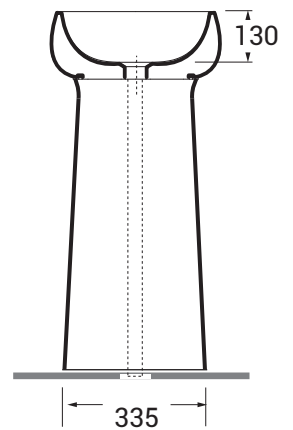

LALF04040S00

codice
code

Lavabo Graal freestanding scarico terra.
GRAAL freestanding washbasin floor trap.

naturale/natural

LALF04040S00BI

CM Ø40,5xh85

plt italy pz.8 - plt export pcs. 16

kg 38

Piastra di fissaggio in dotazione
Fixing plate supplied

scala/scale 1:20 dimensioni/dimensions in mm

COLORS 1250°

Complementi/complements:

Piletta automatica con troppo pieno serigrafata
Serigraphed automatic waste system with over flow

PILS

kg 0,5

TECHNICAL SHEET: 01	DESIGNERANGELETTI RUZZA DESIGN	CODE: LALF04040S00	Azzurra sanitari in ceramica S.p.a. via Civita Castellana snc 01030 Castel S.Elia (VT) - ITALY Tel.+39.0761 518155 Fax.+39.0761 514560	
SHEET FORMATA4	ISO	REVISION 03	SCALE 1:20	DATE 09/10/2019
REGULATIONS: EN 14688 / EN31 / Dop-14688 *				
All the measurements respect the tolerances provided by the "AZZURRA QUALITY GUIDELINES".				