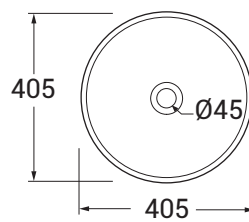

LALF04040S00

codice
code

Lavabo Graal freestanding scarico terra.
GRAAL freestanding washbasin floor trap.

naturale/natural

LALF04040S00BI

CM Ø40,5xh85

plt italy pz.8 - plt export pcs. 16

kg 38

Piastra di fissaggio in dotazione
Fixing plate supplied

scala/scale 1:20 dimensioni/dimensions in mm

COLORS 1250°

Complementi/complements:

Piletta automatica con troppo pieno serigrafata
Serigraphed automatic waste system with over flow

PILS

kg 0,5

TECHNICAL SHEET: 01	DESIGNERANGELETTI RUZZA DESIGN	CODE: LALF04040S00	Azzurra sanitari in ceramica S.p.a. via Civita Castellana snc 01030 Castel S.Elia (VT) - ITALY Tel.+39.0761 518155 Fax.+39.0761 514560	
SHEET FORMATA4	ISO	REVISION 03	SCALE 1:20	DATE 09/10/2019
REGULATIONS: EN 14688 / EN31 / Dop-14688 *				
All the measurements respect the tolerances provided by the "AZZURRA QUALITY GUIDELINES".				