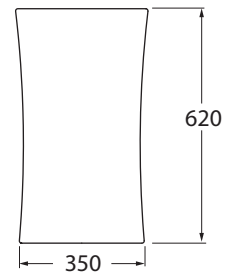

bianco lucido/ shiny white

LALS035370NMBI

nero lucido/ shiny black

LALS035370NMNL

CM 35x37xh62

plt italy pz.8 - plt export pcs. 16

kg 24

scala/scale 1:20 dimensioni/dimensions in mm

PILA

kg 0,5

TECHNICAL SHEET n°: 01	DESIGNER: GIOVANNI LEVANTI	CODE: LALS035370NM	Azzurra sanitari in ceramica S.p.a. via Civita Castellana snc 01030 Castel S.Elia (VT) - ITALY Tel. +39.0761 518155 Fax. +39.0761 514560	
SHEET FORMAT: A4	ISO	REVISION: 02	SCALE: 1:20	DATE: 31/07/2019
REGULATIONS				
All the measurements respect the tolerances provided by the "AZZURRA QUALITY GUIDELINES".				