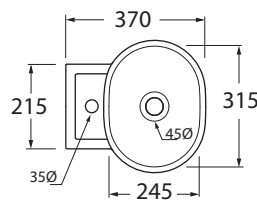

bianco lucido/ shiny white

LALS035370NMBI

nero lucido/ shiny black

LALS035370NMNL

CM 35x37xh62

plt italy pz.8 - plt export pcs. 16

kg 24

scala/scale 1:20 dimensioni/dimensions in mm

Disponibile per tutti i prodotti e per le pilette con tappo in ceramica PILCE
Available for all products and for the free flow ceramic drains PILCE

COLORS 1250°

Complementi/complements:

Codice
code

Piletta automatica ribassata senza troppo pieno
Flat automatic waste system without over flow

PILA

kg 0,5

TECHNICAL SHEET n°: 01	DESIGNER: GIOVANNI LEVANTI	CODE: LALS035370NM	Azzurra sanitari in ceramica S.p.a. via Civita Castellana snc 01030 Castel S.Elia (VT) - ITALY Tel. +39.0761 518155 Fax. +39.0761 514560	
SHEET FORMAT: A4	ISO	REVISION: 02	SCALE: 1:20	DATE: 31/07/2019
REGULATIONS				
All the measurements respect the tolerances provided by the "AZZURRA QUALITY GUIDELINES".				