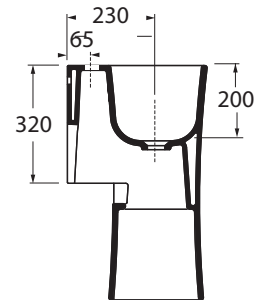

bianco lucido/ shiny white

LALS035370NMBI

nero lucido/ shiny black

LALS035370NMNL

CM 35x37xh62

plt italy pz.8 - plt export pcs. 16

kg 24

scala/scale 1:20 dimensioni/dimensions in mm

PILA

kg 0,5

TECHNICAL SHEET n°: 01	DESIGNER: GIOVANNI LEVANTI	CODE: LALS035370NM	Azzurra sanitari in ceramica S.p.a. via Civita Castellana snc 01030 Castel S.Elia (VT) - ITALY Tel. +39.0761 518155 Fax. +39.0761 514560	
SHEET FORMAT: A4	ISO	REVISION: 02	SCALE: 1:20	DATE: 31/07/2019
REGULATIONS				
All the measurements respect the tolerances provided by the "AZZURRA QUALITY GUIDELINES".				