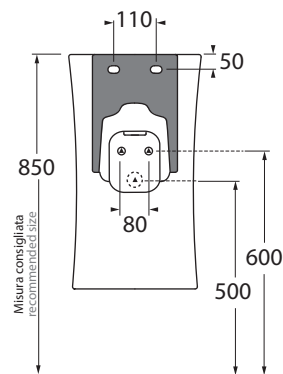

bianco lucido/ shiny white

LALS035370NMBI

nero lucido/ shiny black

LALS035370NMNL

CM 35x37xh62

plt italy pz.8 - plt export pcs. 16

kg 24

scala/scale 1:20 dimensioni/dimensions in mm

Disponibile per tutti i prodotti e per le pilette con tappo in ceramica PILCE
Available for all products and for the free flow ceramic drains PILCE

COLORS 1250°

Complementi/complements:

Codice
code

Piletta automatica ribassata senza troppo pieno
Flat automatic waste system without over flow

PILA

kg 0,5

TECHNICAL SHEET n°: 01	DESIGNER: GIOVANNI LEVANTI	CODE: LALS035370NM	Azzurra sanitari in ceramica S.p.a. via Civita Castellana snc 01030 Castel S.Elia (VT) - ITALY Tel. +39.0761 518155 Fax. +39.0761 514560	
SHEET FORMAT: A4	ISO	REVISION: 02	SCALE: 1:20	DATE: 31/07/2019
REGULATIONS				
All the measurements respect the tolerances provided by the "AZZURRA QUALITY GUIDELINES".				