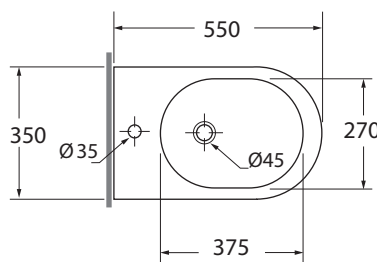

NUBIT000048M

NUVOLA H48

codice
code

Bidet Nuvola H48 a terra monoforo.
Nuvola Bidet H48 1 tap hole.

biancolucido/ shiny white
cotone/cotton

NUBIT000048MBI
NUBIT000048MCT

CM 55x35xh48

plf italy pz.12 - plf export pcs.20

kg 26,5

scala/scale 1:20 dimensioni/dimensions in mm

COLORS 1250°

Complementi/complements:

Codice
code

Piletta automatica con troppo pieno
Automatic waste system with over flow
kg 0,5

PILTR

TECHNICAL SHEET n°: 01	DESIGNER: ANGELETTI RUZZA	CODE: NUBIT000048M	Azzurra sanitari in ceramica S.p.a. via Civita Castellana snc 01030 Castel S.Elia (VT) - ITALY Tel. +39.0761 518155 Fax. +39.0761 514560	
SHEET FORMAT: A4	ISO	REVISION: 02	SCALE: 1:20	DATE: 29/07/2019
REGULATIONS: CE EN 14528 / EN35 / Dop-14528 *				
All the measurements respect the tolerances provided by the "AZZURRA QUALITY GUIDELINES".				