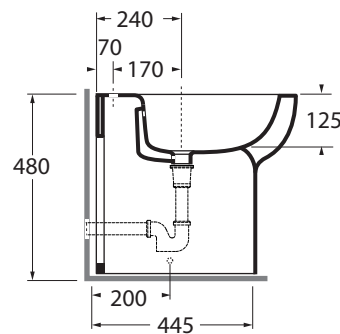

NUBIT000048M

NUVOLA H48

codice
code

Bidet Nuvola H48 a terra monoforo.
Nuvola Bidet H48 1 tap hole.

biancolucido/ shiny white
cotone/cotton

NUBIT000048MBI
NUBIT000048MCT

CM 55x35xh48

plf italy pz.12 - plf export pcs.20

kg 26,5

scala/scale 1:20 dimensioni/dimensions in mm

COLORS 1250°

Complementi/complements:

Codice
code

Piletta automatica con troppo pieno
Automatic waste system with over flow
kg 0,5

PILTR

TECHNICAL SHEET n°: 01	DESIGNER: ANGELETTI RUZZA	CODE: NUBIT000048M	Azzurra sanitari in ceramica S.p.a. via Civita Castellana snc 01030 Castel S.Elia (VT) - ITALY Tel. +39.0761 518155 Fax. +39.0761 514560	
SHEET FORMAT: A4	ISO	REVISION: 02	SCALE: 1:20	DATE: 29/07/2019
REGULATIONS: CE EN 14528 / EN35 / Dop-14528 *				
All the measurements respect the tolerances provided by the "AZZURRA QUALITY GUIDELINES".				