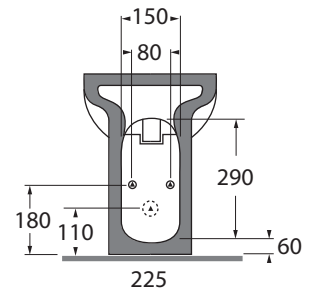

NUBIT000048M

NUVOLA H48

codice
code

Bidet Nuvola H48 a terra monoforo.
Nuvola Bidet H48 1 tap hole.

biancolucido/ shiny white
cotone/cotton

NUBIT000048MBI
NUBIT000048MCT

CM 55x35xh48

plf italy pz.12 - plf export pcs.20

kg 26,5

scala/scale 1:20 dimensioni/dimensions in mm

COLORS 1250°

Complementi/complements:

Codice
code

Piletta automatica con troppo pieno
Automatic waste system with over flow
kg 0,5

PILTR

TECHNICAL SHEET n°: 01	DESIGNER: ANGELETTI RUZZA	CODE: NUBIT000048M	Azzurra sanitari in ceramica S.p.a. via Civita Castellana snc 01030 Castel S.Elia (VT) - ITALY Tel. +39.0761 518155 Fax. +39.0761 514560	
SHEET FORMAT: A4	ISO	REVISION: 02	SCALE: 1:20	DATE: 29/07/2019
REGULATIONS: CE EN 14528 / EN35 / Dop-14528 *				
All the measurements respect the tolerances provided by the "AZZURRA QUALITY GUIDELINES".				