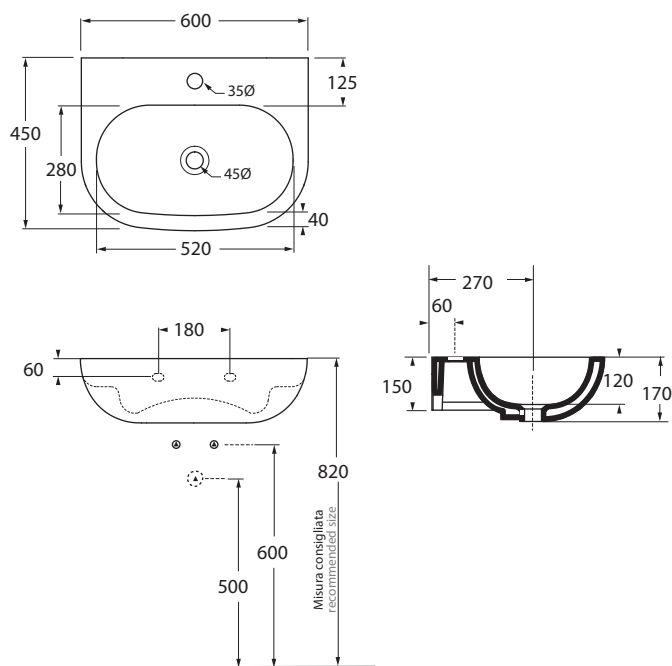

NULS06045TOM

lavabi sospesi/ wall hung washbasin

codice
code

Lavabo Nuvola sospeso mono foro 60x45.
Nuvola wall hung washbasin 1 tap hole 60x45.

bianc lucido/shiny white

NULS06045TOMBI

cotone/cotton

NULS06045TOMCT

CM 60x45xh17

plt italy pz.30 - plt export pcs.40

kg 15,5

scala/scale 1:20 dimensioni/dimensions in mm

COLORS 1250°

CT

cotone
cotton

Complementi/complements:

: Codice
: code

Piletta automatica con troppo pieno
Automatic waste system with over flow

PILTR

kg 0,5

TECHNICAL SHEET n°: 01	DESIGNER: ANGELETTI RUZZA	CODE: NULS06045TOM	Azzurra sanitari in ceramica S.p.a. via Civita Castellana snc 01030 Castel S.Elia (VT) - ITALY Tel. +39.0761 518155 Fax. +39.0761 514560	
SHEET FORMAT: A4	ISO	REVISION: 02	SCALE: 1:20	DATE: 29/07/2019
REGULATIONS: CE EN 14688 / EN31 / Dop-14688 *				
All the measurements respect the tolerances provided by the "AZZURRA QUALITY GUIDELINES".				