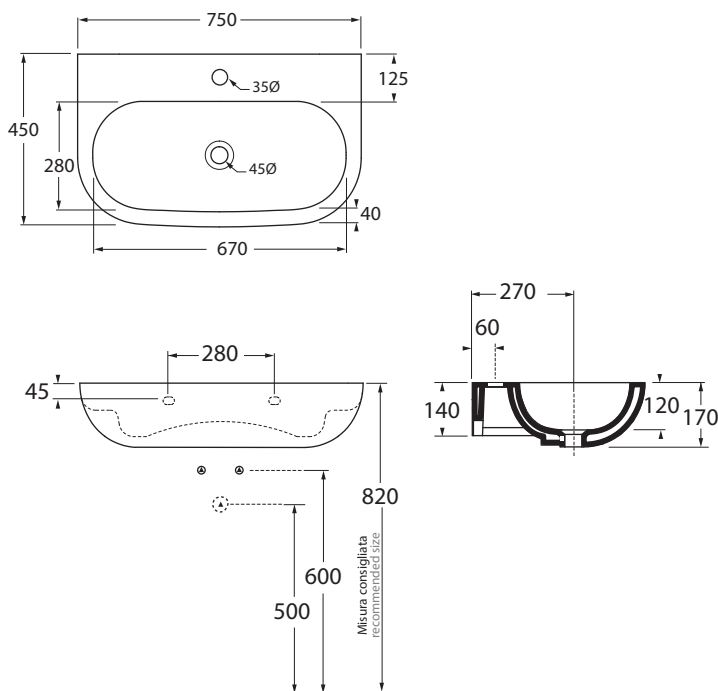

NULS07545TOM

lavabi sospesi/ wall hung washbasin

codice
code

Lavabo Nuvola sospeso monoforo 75x45.
Nuvola wall hung washbasin 1 tap hole 75x45.

biancolucido/shiny white

NULS07545TOMBI

cotone/cotton

NULS07545TOMCT

CM 75x45xh17

plt italy pz.14 - plt export pcs.28

kg 21

scala/scale 1:20 dimensioni/dimensions in mm

COLORS 1250°

CT

cotone
cotton

Complementi/complements:

Codice
code

Piletta automatica con troppo pieno
Automatic waste system with over flow

PILTR

kg 0,5

TECHNICAL SHEET n°: 01	DESIGNER: ANGELETTI RUZZA	CODE: NULS07545TOM	Azzurra sanitari in ceramica S.p.a. via Civita Castellana snc 01030 Castel S.Elia (VT) - ITALY Tel. +39.0761 518155 Fax. +39.0761 514560		
SHEET FORMAT: A4	ISO	REVISION: 02	SCALE: 1:20	DATE: 29/07/2019	
REGULATIONS: CE EN 14688 / EN31 / Dop-14688 *					
All the measurements respect the tolerances provided by the "AZZURRA QUALITY GUIDELINES".					