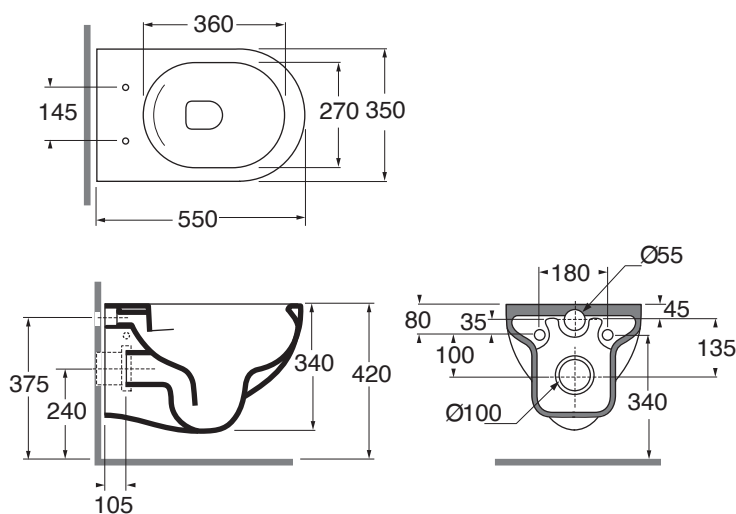

CM 55x35xh34

plt italy pz.12 - plt export pcs.20

kg 21

easyclean

watersaving

scala/scale 1:20 dimensioni/dimensions in mm

COLORS 1250°

CT