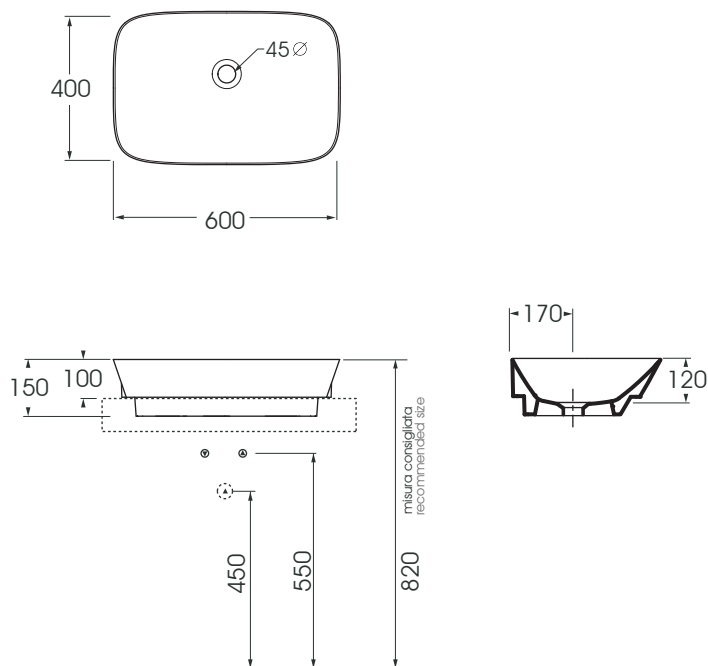

PRLN06040000 lavabi/washbasins

codice
code

Lavabo Prua 60 senza foro appoggio/incasso.
Prua cm 60 over counter/inset no hole washbasin.

biancolucida/ shiny white

PRLN06040000BI

CM 60x40xh15

plt italy pz.40 - plt export pcs.15

kg 13,5

scala/scale 1:20 dimensioni/dimensions in mm

Complementi/complements:

Codice
code

Piletta automatica ribassata senza troppo pieno
Flat automatic waste system without over flow

PILA

kg 0,5

TECHNICAL SHEET n°: 01	DESIGNER: MARCO ZITO	CODE: PRLN06040000	Azzurra sanitari in ceramica S.p.a. via Civita Castellana snc 01030 Castel S.Elia (VT) - ITALY Tel.+39.0761 518155 Fax.+39.0761 514560	
SHEET FORMAT: A4	ISO	REVISION: 02	SCALE: 1:20	DATE: 08/10/2019
REGULATIONS: CE EN 14688 / EN31 / Dop-14688 *				
All the measurements respect the tolerances provided by the "AZZURRA QUALITY GUIDELINES".				