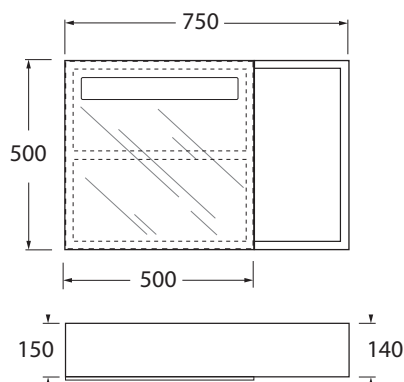

PRS O

codice  
code

Specchio orizzontale PRUA  
PRUA horizontal mirror

PRS O

CM 750x50xh150

plt italy pz.15 - plt export pcs.20

kg 27

scala/scale 1:20 dimensioni/dimensions in mm

TECHNICAL SHEET n°: <b>01</b>	DESIGNER: <b>OFFICINA AZZURRA</b>	CODE: <b>PRS O</b>			Azzurra sanitari in ceramica S.p.a. via Civita Castellana snc 01030 Castel S.Elia (VT) - ITALY Tel.+39.0761 518155 Fax.+39.0761 514560
SHEET FORMAT: <b>A4</b>	ISO	REVISION: <b>02</b>	SCALE: <b>1:20</b>	DATE: <b>09/10/2018</b>	
REGULATIONS					
All the measurements respect the tolerances provided by the "AZZURRA QUALITY GUIDELINES".					