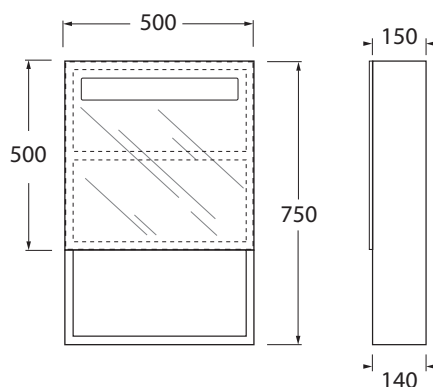

PRS V

codice
code

Specchio verticale PRUA
PRUA vartical mirror

PRS V

CM 50x150xh75

plt italy pz.15 - plt export pcs.20

kg 27

scala/scale 1:20 dimensioni/dimensions in mm

TECHNICAL SHEET n°: 01	DESIGNER: OFFICINA AZZURRA	CODE: PRS V			Azzurra sanitari in ceramica S.p.a. via Civita Castellana snc 01030 Castel S.Elia (VT) - ITALY Tel.+39.0761 518155 Fax.+39.0761 514560
SHEET FORMAT: A4	ISO	REVISION: 02	SCALE: 1:20	DATE: 09/10/2018	
REGULATIONS					
All the measurements respect the tolerances provided by the "AZZURRA QUALITY GUIDELINES".					