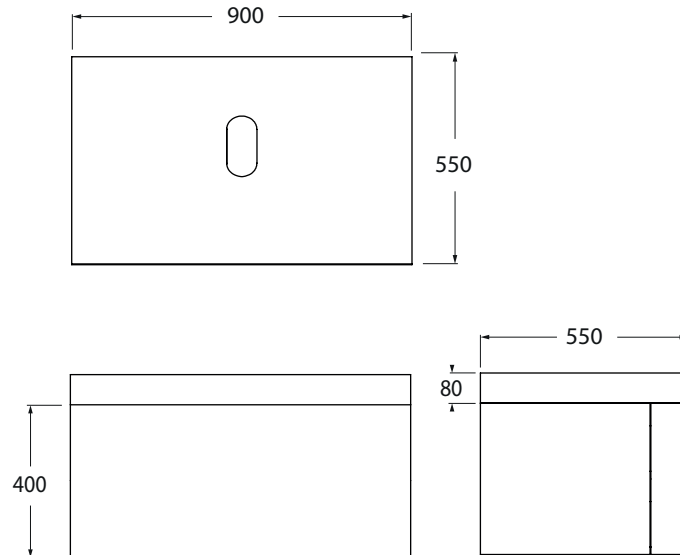

PRUMB 90X55B

Mobile sospeso STIVA rovere con cassettone rovere.
STIVA oak wall hung furniture with oak drawer.

PRUMB 90X55R

CM 90x55xh48

plt italy pz.15 - plt export pcs.20

kg 27

scala/scale 1:20 dimensioni/dimensions in mm

TECHNICAL SHEET n°: 01	DESIGNER: OFFICINA AZZURRA	CODE: PRUMB 90X55			Azzurra sanitari in ceramica S.p.a. via Civita Castellana snc 01030 Castel S.Elia (VT) - ITALY Tel.+39.0761 518155 Fax.+39.0761 514560
SHEET FORMAT: A4	ISO	REVISION: 02	SCALE: 1:20	DATE: 09/10/2018	
REGULATIONS					
All the measurements respect the tolerances provided by the "AZZURRA QUALITY GUIDELINES".					