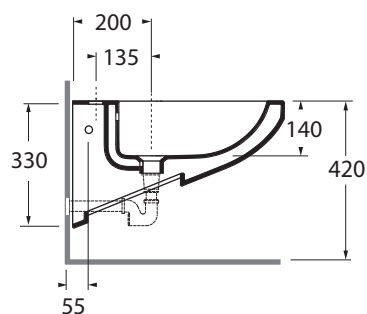

THBKS000000M

sanitari sospesi / wall hung sanitary wares

codice
code

Bidet thin sospeso mono foro.
Thin wall-hung one hole bidet.

biancolucido/shiny white

THBKS000000MBI

CM 56x36xh33

plt italy pz.12 - plt export pcs.20

kg 15

scala/scale 1:20 dimensioni/dimensions in mm

Complementi/complements:

Codice
code

Codice
code

Sifone a scomparsa per bidet sospeso
Concealed siphon for wall-hung bidet

SF/R

kg 0,4

*quota associata al montaggio del sifone a scomparsa SF/R
*measure combined in association with the SF/R hidden siphon

Piletta automatica con troppo pieno
Automatic waste system with over flow

PILTR

kg 0,5

TECHNICAL SHEET n°: 01	DESIGNER: ANGELETTI RUZZA	CODE: THBKS000000M	Azzurra sanitari in ceramica S.p.a. via Civita Castellana snc 01030 Castel S.Elia (VT) - ITALY Tel.+39.0761 518155 Fax.+39.0761 514560		
SHEET FORMAT: A4	ISO	REVISION: 02	SCALE: 1:20	DATE: 30/07/2019	
REGULATIONS: CE EN 14528 / EN35 / Dop-14528 *					
All the measurements respect the tolerances provided by the "AZZURRA QUALITY GUIDELINES".					