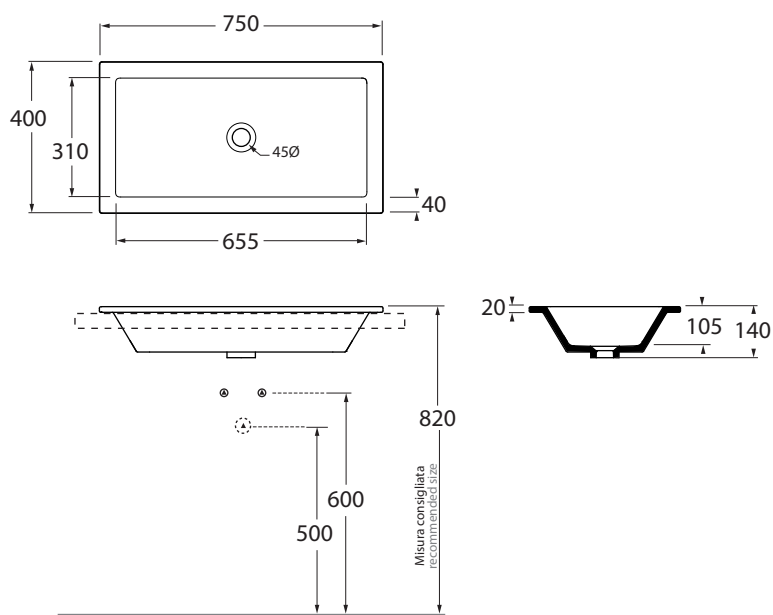

THLI07540000

lavabi incasso - inset washbasin

codice
code

Lavabo Thin incasso cm 75x40.
Thin washbasin inset cm 75x40.

bianco lucido/ shiny white

THLI07540000BI

CM 75x40xh14

plt italy pz.20 - plt export pcs.30

kg 13

scala/scale 1:20 dimensioni/dimensions in mm

Complementi/complements:

Codice
code

Piletta automatica piatta
Flat automatic waste system

PILTH

kg 0,3

TECHNICAL SHEET n°: 01	DESIGNER: ANGELETTI RUZZA	CODE: THLI07540000	Azzurra sanitari in ceramica S.p.a. via Civita Castellana snc 01030 Castel S.Elia (VT) - ITALY Tel.+39.0761 518155 Fax.+39.0761 514560		
SHEET FORMAT: A4	ISO	REVISION: 02	SCALE: 1:20	DATE: 30/07/2019	
REGULATIONS: CE EN 14688 / EN31 / Dop-14688 *					
All the measurements respect the tolerances provided by the "AZZURRA QUALITY GUIDELINES".					