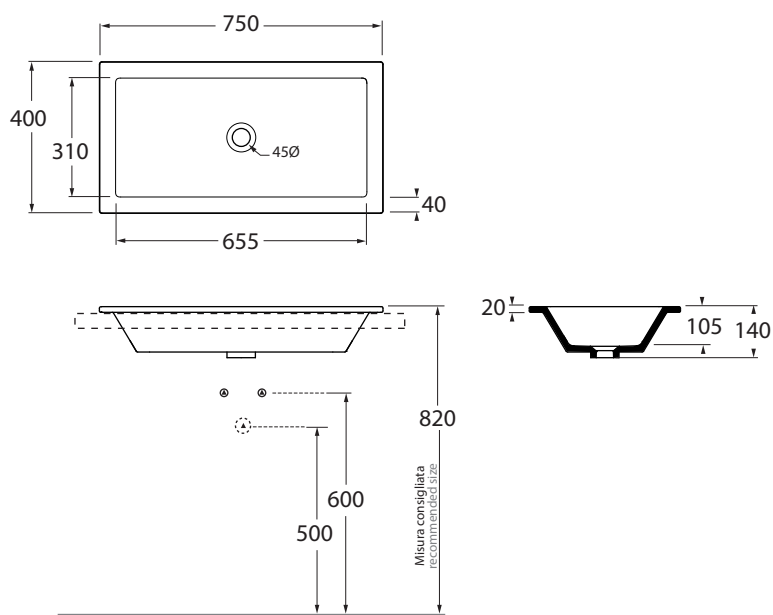

THLI07540000

lavabi incasso - inset washbasin

codice
code

Lavabo Thin incasso cm 75x40.
Thin washbasin inset cm 75x40.

bianco lucido/ shiny white

THLI07540000BI

CM 75x40xh14

plf italy pz.20 - plf export pcs.30

kg 13

scala/scale 1:20 dimensioni/dimensions in mm

Complementi/complements:

Codice
code

Piletta automatica piatta
Flat automatic waste system

PILTH

kg 0,3

TECHNICAL SHEET n°: 01	DESIGNER: ANGELETTI RUZZA	CODE: THLI07540000	Azzurra sanitari in ceramica S.p.a. via Civita Castellana snc 01030 Castel S.Elia (VT) - ITALY Tel.+39.0761 518155 Fax.+39.0761 514560		
SHEET FORMAT: A4	ISO	REVISION: 02	SCALE: 1:20	DATE: 30/07/2019	
REGULATIONS: CE EN 14688 / EN31 / Dop-14688 *					
All the measurements respect the tolerances provided by the "AZZURRA QUALITY GUIDELINES".					