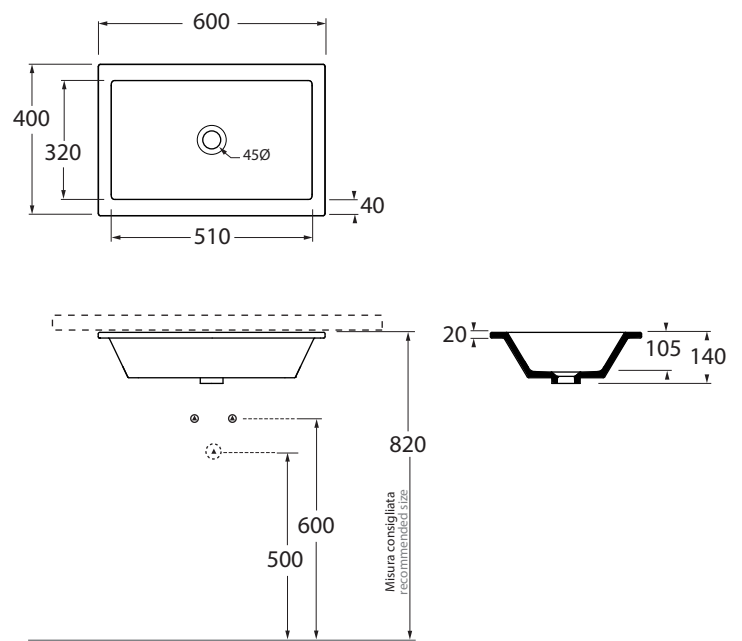

THLT06040000

lavabi incasso - inset washbasin

codice  
code

Lavabo Thin sottopiano cm 60x40.  
Thin under counter washbasin icm 60x40.

bianco lucido/ shiny white

THLT06040000BI

CM 60x40xh14

plf italy pz.12 - plf export pcs.20

kg 9,5

scala/scale 1:20 dimensioni/dimensions in mm

Complementi/complements:

Codice  
code

Piletta automatica piatta  
Flat automatic waste system

PILTH

kg 0,3

TECHNICAL SHEET n°: <b>01</b>	DESIGNER: <b>ANGELETTI RUZZA</b>	CODE: <b>THLT06040000</b>			Azzurra sanitari in ceramica S.p.a. via Civita Castellana snc 01030 Castel S.Elia (VT) - ITALY Tel.+39.0761 518155 Fax.+39.0761 514560
SHEET FORMAT: <b>A4</b>	 <b>ISO</b>	REVISION: <b>02</b>	SCALE: <b>1:20</b>	DATE: <b>30/07/2019</b>	
REGULATIONS: <b>CE EN 14688 / EN31 / Dop-14688 *</b>					
All the measurements respect the tolerances provided by the "AZZURRA QUALITY GUIDELINES".					