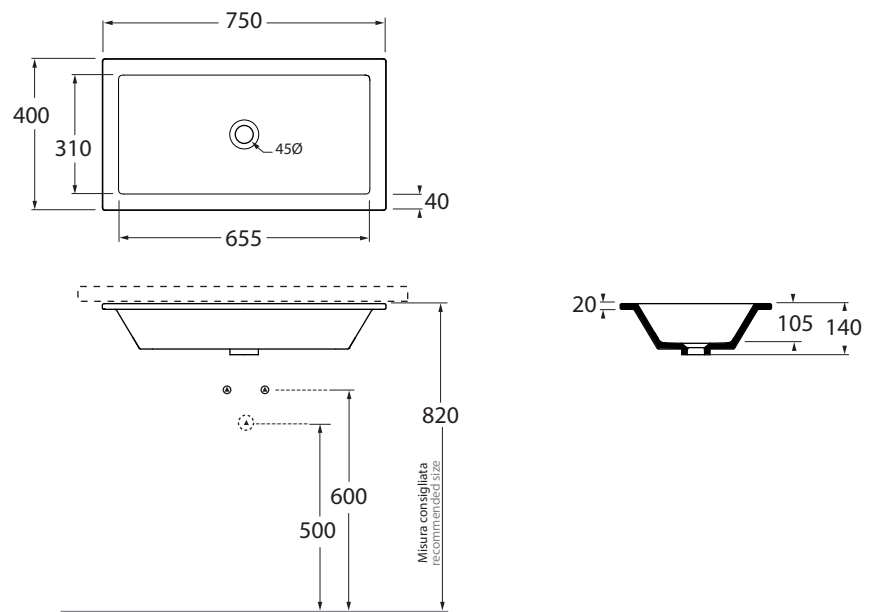

THLT07540000

lavabi incasso - inset washbasin

codice
code

Lavabo Thin sottopiano cm 75x40.
Thin under counter washbasin cm 75x40.

bianco lucido/ shiny white

THLT07540000BI

CM 75x40xh14

plf italy pz.20 - plf export pcs.30

kg 13

scala/scale 1:20 dimensioni/dimensions in mm

Complementi/complements:

Codice
code

Piletta automatica piatta
Flat automatic waste system

PILTH

kg 0,3

TECHNICAL SHEET n°: 01	DESIGNER: ANGELETTI RUZZA	CODE: THLT07540000	Azzurra sanitari in ceramica S.p.a. via Civita Castellana snc 01030 Castel S.Elia (VT) - ITALY Tel.+39.0761 518155 Fax.+39.0761 514560	
SHEET FORMAT: A4	ISO	REVISION: 02	SCALE: 1:20	DATE: 30/07/2019
REGULATIONS: EN 14688 / EN31 / Dop-14688 *				
All the measurements respect the tolerances provided by the "AZZURRA QUALITY GUIDELINES".				