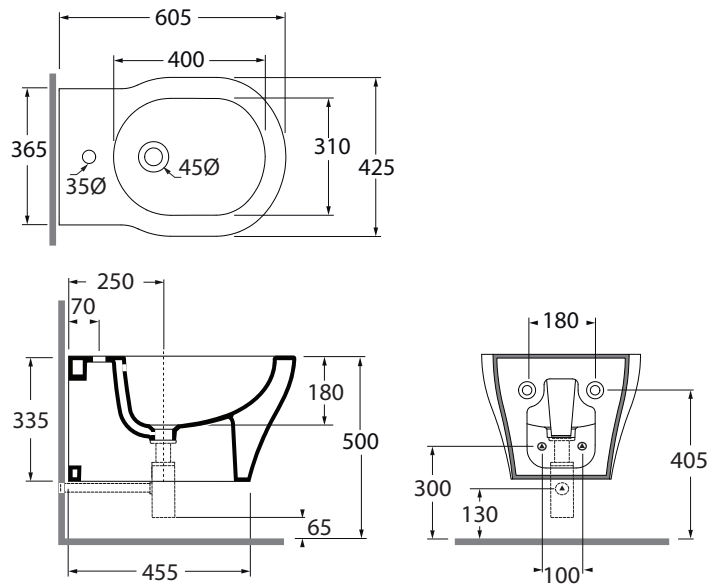

XLBKS000000M

sanitari sospesi 60/wall hung sanitary wares

codice
code

Bidet XL sospeso monoforo.
XL wall-hung bidet 1 tap-hole.

bianco lucido/ shiny white

XLBKS000000MBI

CM 60x43x33,5

plt italy pz.12 - plt export pcs. 16

kg 26

scala/scale 1:20 dimensioni/dimensions in mm

Complementi/complements:

Codice
code

Piletta automatica con troppo pieno
Automatic waste system with over flow

PILTR

kg 0,5

TECHNICAL SHEET n°: 01	DESIGNER: OFFICINA AZZURRA	CODE: XLBKS000000M	Azzurra sanitari in ceramica S.p.a. via Civita Castellana snc 01030 Castel S.Elia (VT) - ITALY Tel.+39.0761 518155 Fax.+39.0761 514560		
SHEET FORMAT: A4	ISO	REVISION: 02	SCALE: 1:20	DATE: 22/07/2019	
REGULATIONS: CE EN 14528 / EN35 / Dop-14528 *					
All the measurements respect the tolerances provided by the "AZZURRA QUALITY GUIDELINES".					